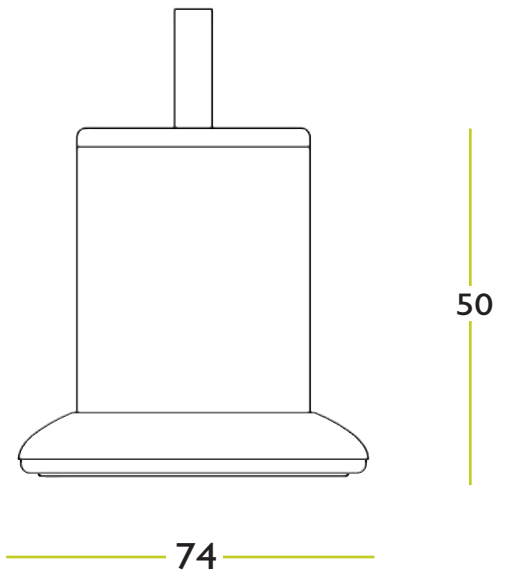

Fixing  
M8 Thread

Lead time  
8-10 Weeks

Chrome

- AL4326 — 50 x 50mm
- AL4327 — 75 x 50mm
- AL4328 — 90 x 50mm
- AL4329 — 100 x 50mm
- AL4330 — 120 x 50mm