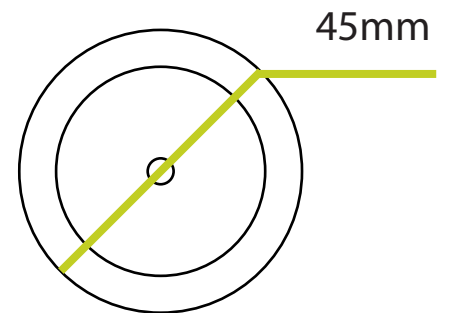

AL0024

Metal Leg

Round metal leg, available in:

Brushed
AL0024B

Polished
AL0024P

M8 Thread

Fitted with plastic glide

Dimensions:
H120mm x W45mm

120mm