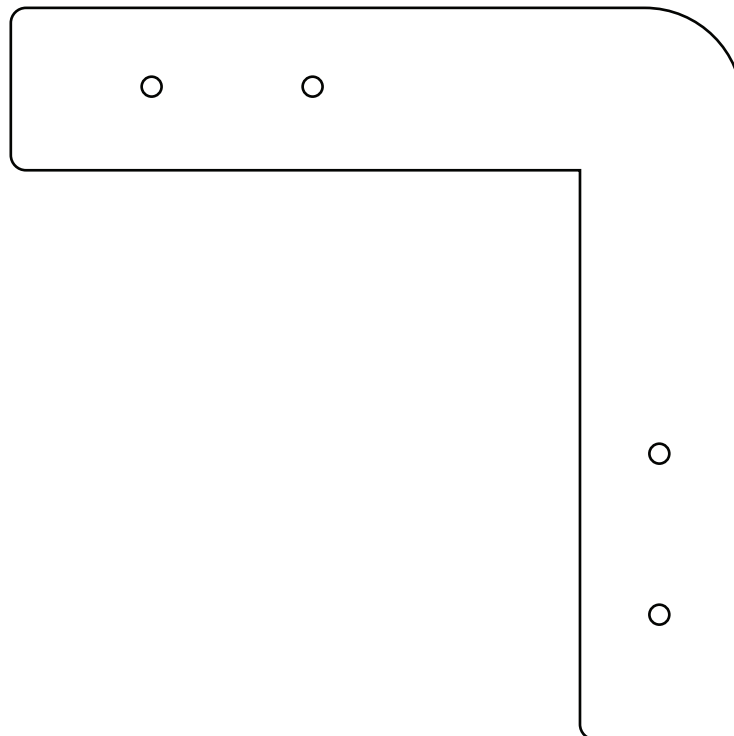

AL0609

Rectangle Metal Foot

Rectangle metal foot, available in:

Polished
AL0609P

Brushed
AL0609B

Screw Holes

Dimensions:

H45mm x W175mm

45mm

175mm