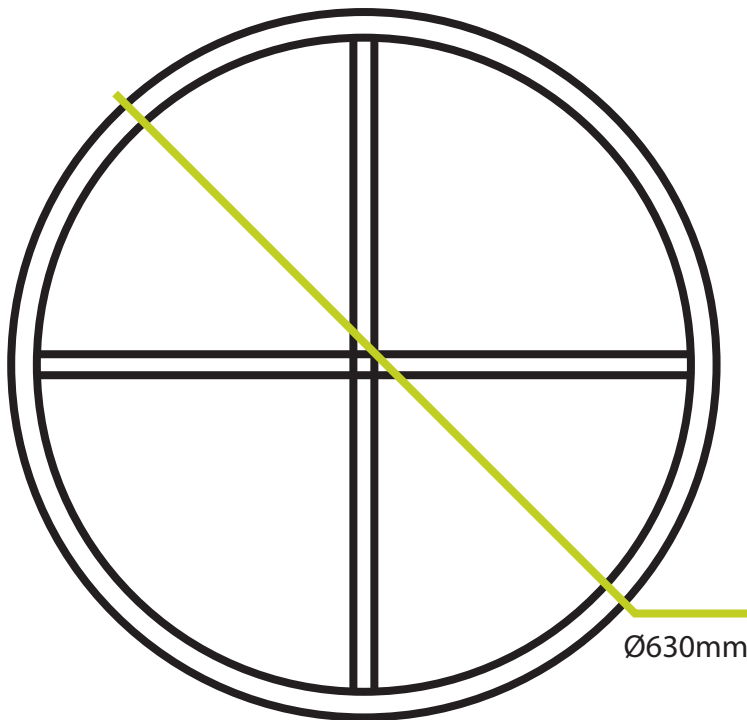

AL6529GLD - Base only

RCM-6529GLD-M8 - Base and swivel plate

Polished

AL6529P - Base only

RCM-6529P-M8 - Base and swivel plate

H 60mm x W 630mm

12 x 6mm fixing holes

4 x 7mm fixing holes for compatibility with swivel plate (RCM6600-M8)

60mm

Ø630mm