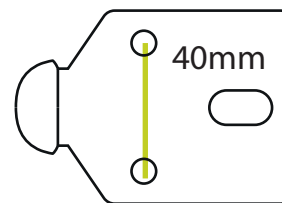

AL6976

Metal Leg

Round metal leg,
available in:

Polished
AL6976P

Brushed Brass
AL6976BBR

Screw holes (Ø7mm)

Dimensions:

H235mm x W25mm

82mm

60mm

180mm

235mm

25mm