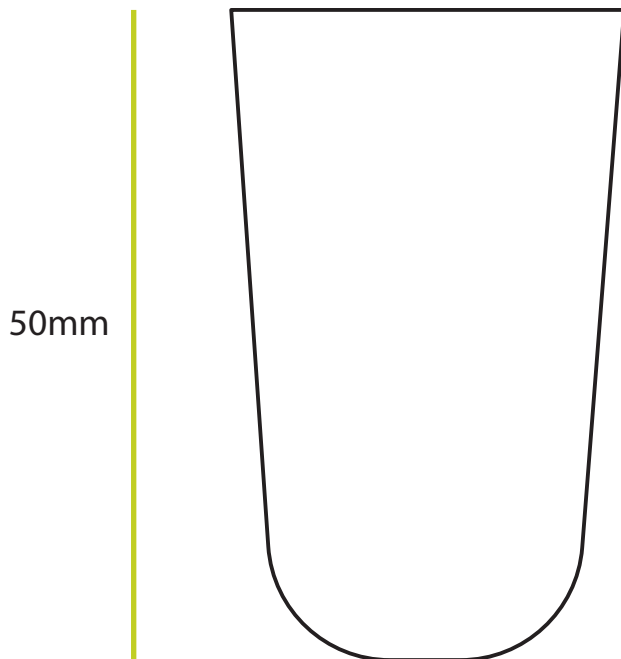

CLOCKWORK
COMPONENTS

CAST1177

Dimensions: 50mm x 32mm

Brushed Brass
CAST1172
Screw Hole

Brushed Nickel
CAST1173
Screw Hole

Matte Black
CAST1177
Screw Hole

July 2022

CLOCKWORK COMPONENTS LTD.
T : 01993 775 767 F : 01993 892 313 E: sales@clockworkcomponents.com
www.clockworkcomponents.com