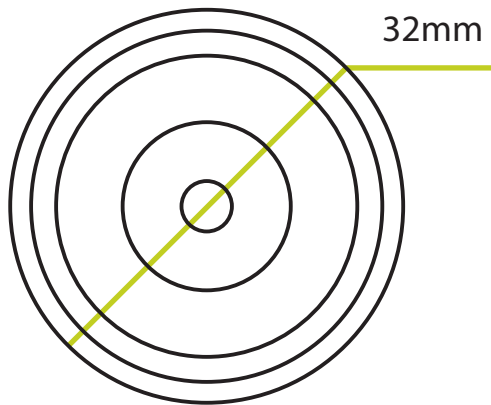

CLOCKWORK
COMPONENTS

CAST1177

Dimensions: 50mm x 32mm

Brushed Brass
CAST1172
Screw Hole

Brushed Nickel
CAST1173
Screw Hole

Matte Black
CAST1177
Screw Hole

July 2022

CLOCKWORK COMPONENTS LTD.
T : 01993 775 767 F : 01993 892 313 E: sales@clockworkcomponents.com
www.clockworkcomponents.com