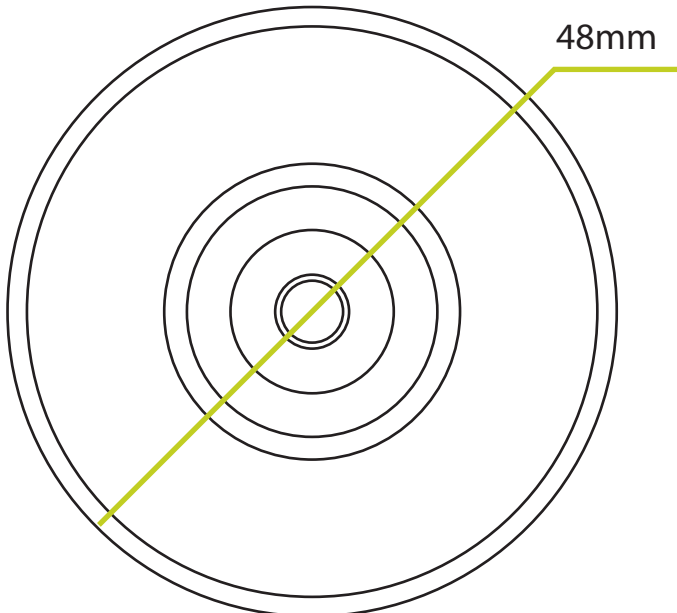

CLOCKWORK
COMPONENTS

EM-PG-GROMMET

Dimensions: H5mm x W48mm

Grommet, available in:

Black metal

Horizontal mount only

Supplied with 5V/2amp UK power adaptor

12 Months warranty

Grommet used for various functional furniture accessories:

EM-PG-FAN

EM-PG-GLASS

EM-PG-TABLE

EM-PG-HOLDER

EM-PG-LIGHT

5mm

48mm