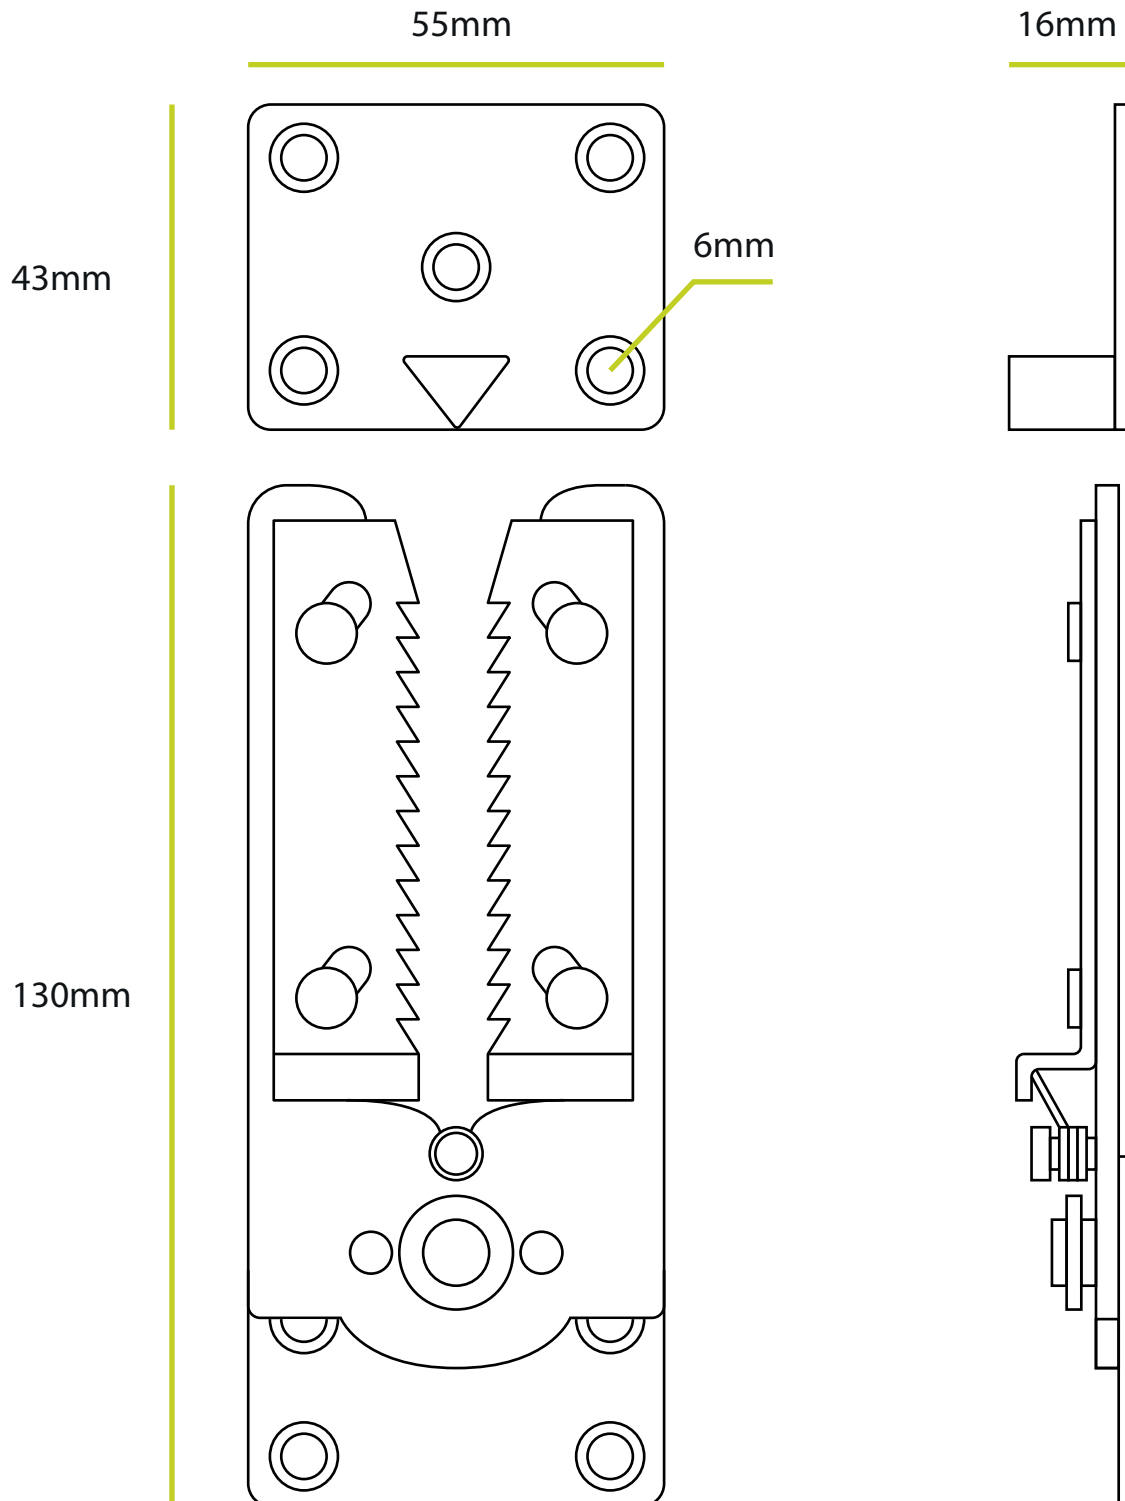

CLOCKWORK
COMPONENTS

FIX009CSET

2 part metal connector, available in:

FIX009CSET

Size: 130mm

Packed in: 100 sets/box

CLOCKWORK
COMPONENTS

CLOCKWORK COMPONENTS LTD.
T : 01993 775 767 F : 01993 892 313 E: sales@clockworkcomponents.com
www.clockworkcomponents.com