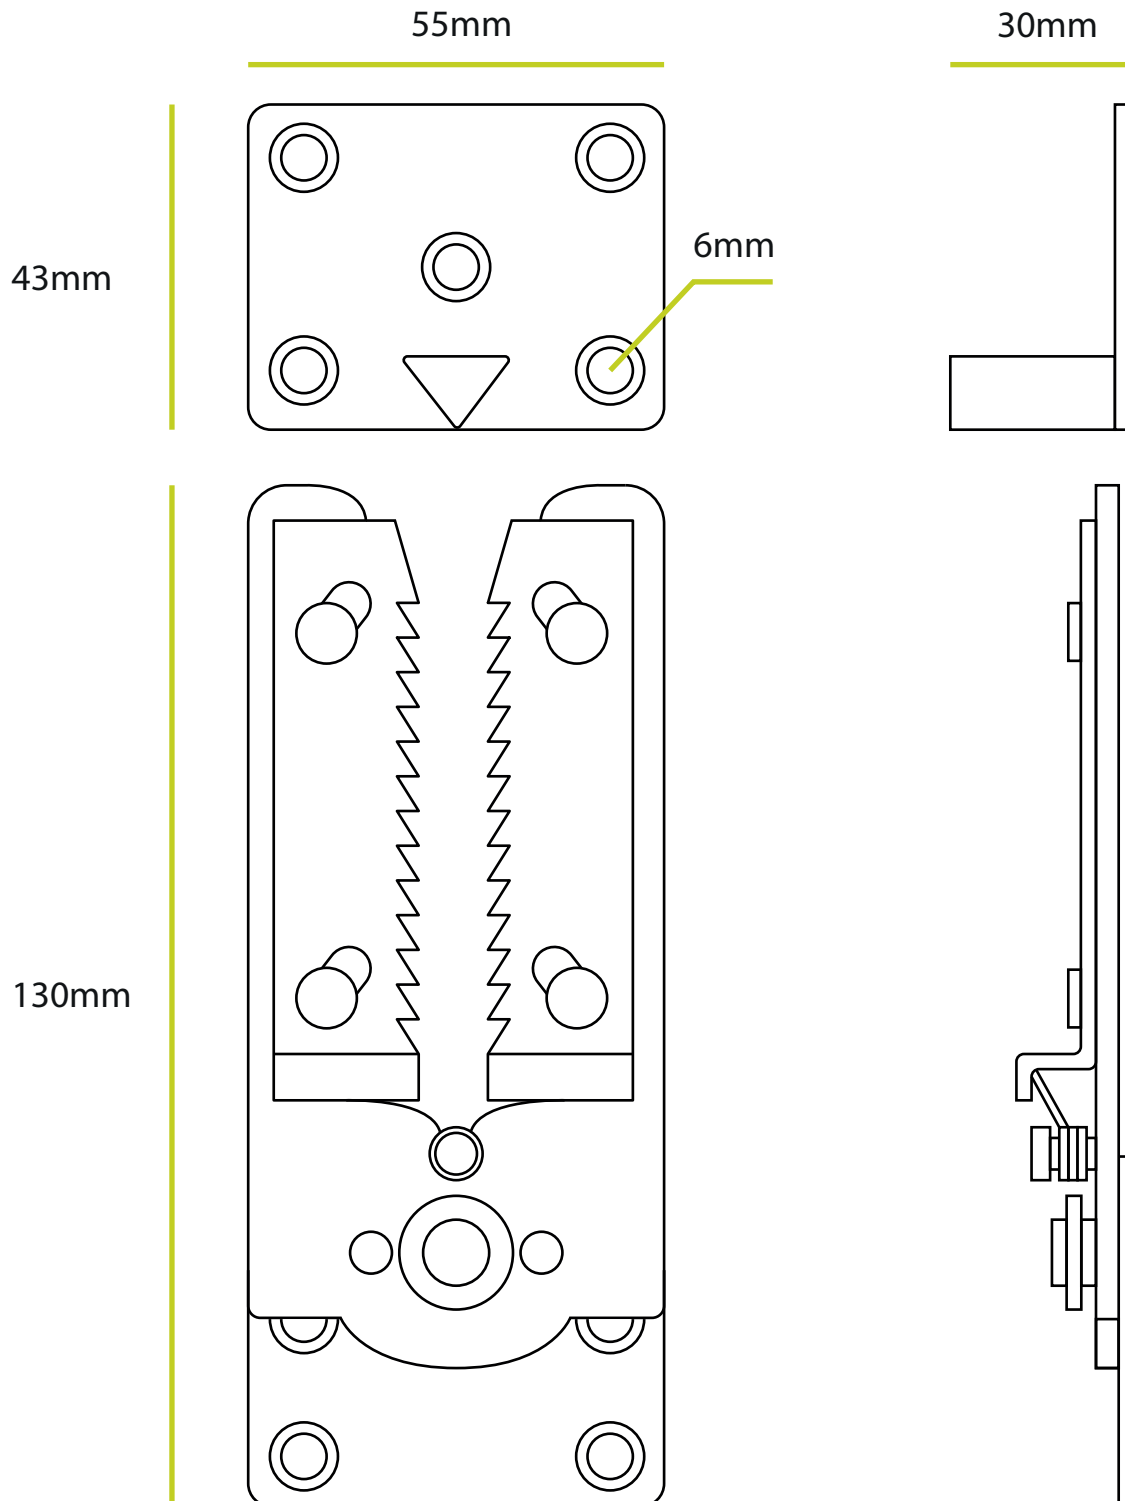

CLOCKWORK  
COMPONENTS

# FIX009ELSET

2 Part Metal Connector-Extra Long Male Part,  
available in:

FIX009ELSET

Size: 130mm

Packed in: 100 sets/box

CLOCKWORK  
COMPONENTS

CLOCKWORK COMPONENTS LTD.  
T : 01993 775 767 F : 01993 892 313 E : sales@clockworkcomponents.com  
www.clockworkcomponents.com