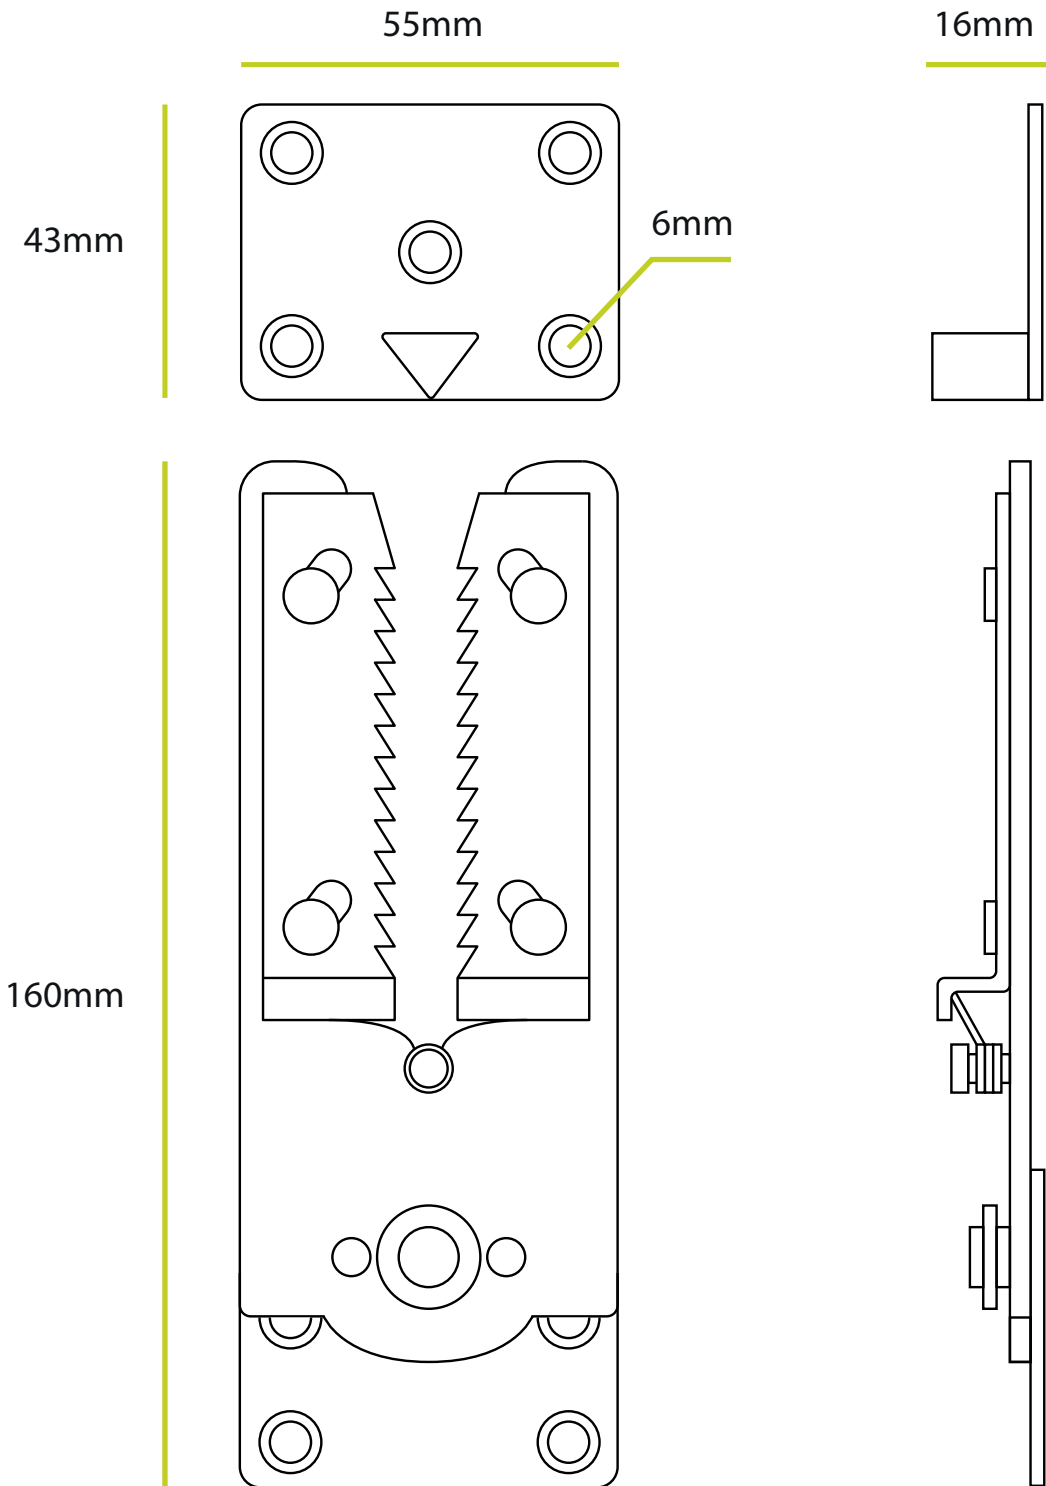

CLOCKWORK
COMPONENTS

FIX009XL

2 Part Metal Connector-Extra Long Female Part,
available in:

FIX009XL

Size: 160mm

Packed in: 80 sets/box

CLOCKWORK COMPONENTS LTD.
T : 01993 775 767 F : 01993 892 313 E : sales@clockworkcomponents.com
www.clockworkcomponents.com