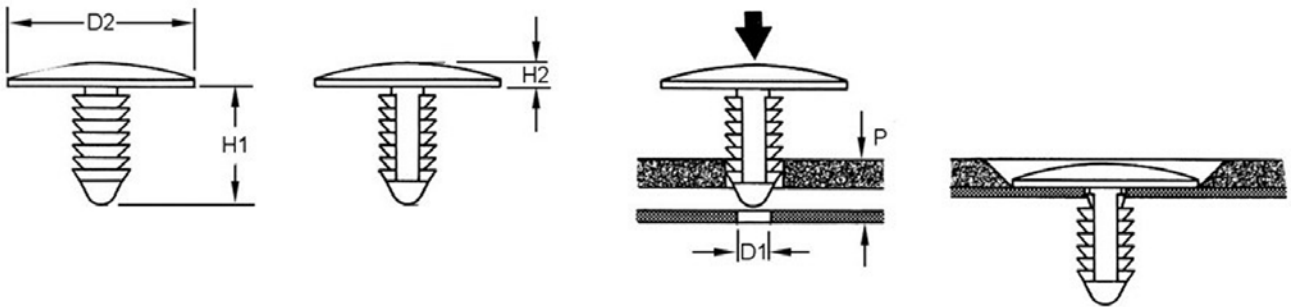

## Fir Tree Facing Fixings

Available in the following sizes:

FIX024: 27 x 6.4mm

FIX025: 35 x 6.4mm

FIX027: 30 x 10mm

FIX133: 16 x 6.4mm

FIX134: 20 x 6.4mm

Minimum order quantity 1000pcs

CODE	D1	P	H1	D2	H2	Finish
FIX133	6.4	2.3 - 7.3	15.9	19.0	0.8	Plain
FIX024	6.4	2.3 - 20.3	26.9	17.8	2.5	Plain
FIX025	6.4	10.7 - 28.8	35.1	17.8	2.5	Plain
FIX027	10.0	1.5 - 20.0	28.3	21.5	4.0	Plain
FIX134	6.4		20			Plain