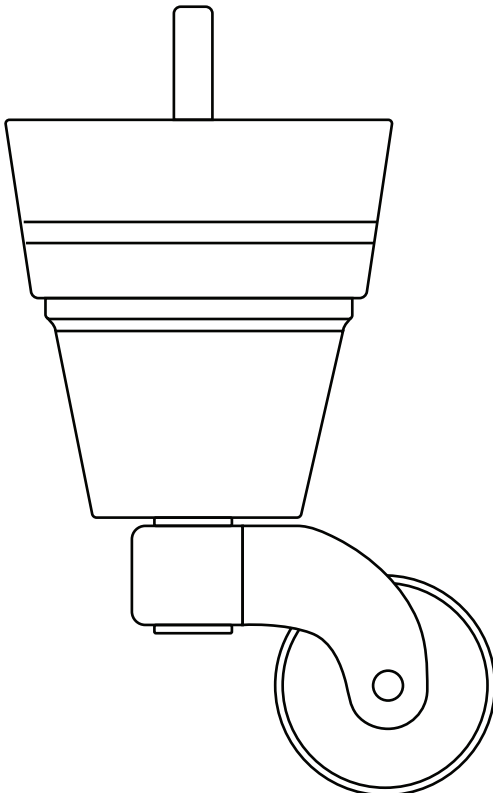

CLOCKWORK
COMPONENTS

FSC2677

Dimensions: H130mm x W70mm

Square castor foot, available in:

Washed Oak with Chrome Castor
FSC2677WO-C331
M8 Thread

Washed Oak with Brushed Nickel Castor
FSC2677WO-C339
M8 Thread

FSC2677BM-C331
Black Mahogany with Chrome Castor
M8 Thread

FSC2677BM-C339
Black Mahogany with Brushed Nickel Castor
M8 Thread

Antique Brown with Brass Castor
FSC2677A-BR-C330
M8 Thread

130mm

70mm

April 2022