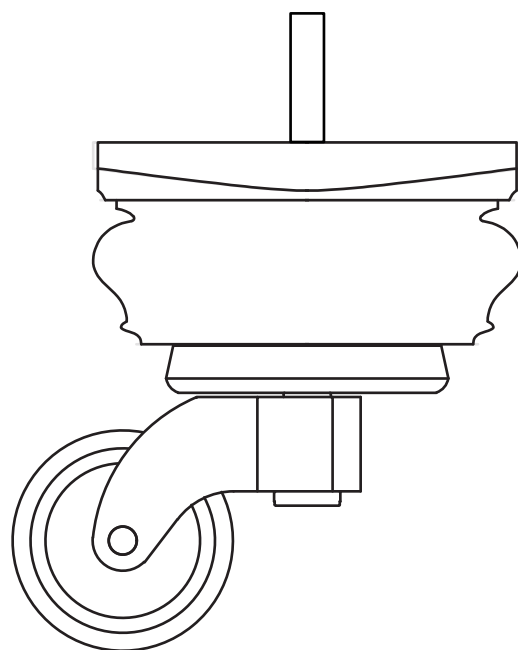

Wooden castor foot, available in:

Ash - Brass Castor
FSC3295ASH-C266

M8 Thread

Dimensions:

H135mm x W103mm

103mm

135mm