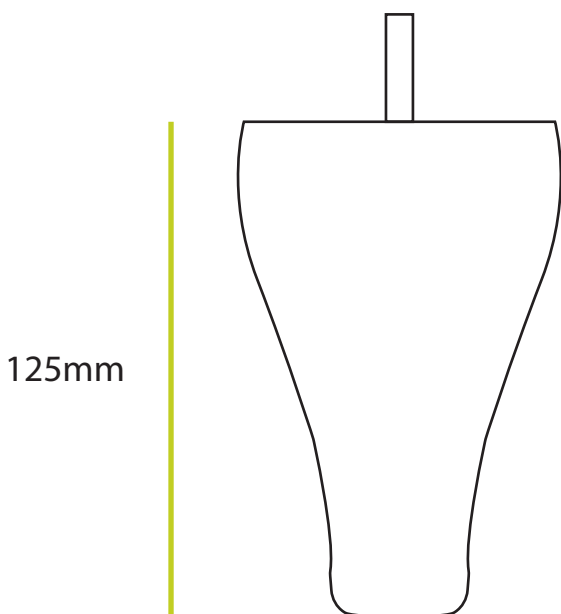

CLOCKWORK
COMPONENTS

FSC5022

Dimensions: H125mm x W80mm

Round wooden foot, available in:

Dark Brown
FSC5022DB-01
Screw holes

Light Oak
FSC5022LO-02
M8 thread

Oak
WF5022OAK/NM
M8 thread

Oiled Oak
WF5022OO
M8 thread