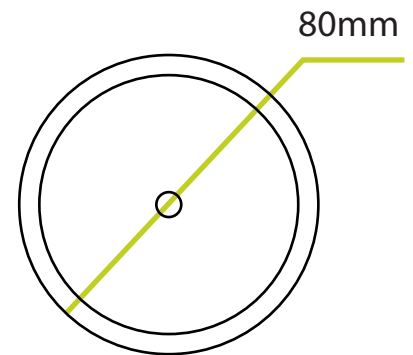

FSC7256

Wooden foot

Round wooden foot, available in:

Dark Brown
FSC7256DB-01

Grey
FSC7256GR-01

Natural
FSC7256N

M8 Thread

Dimensions:

H160mm x W80mm

160mm