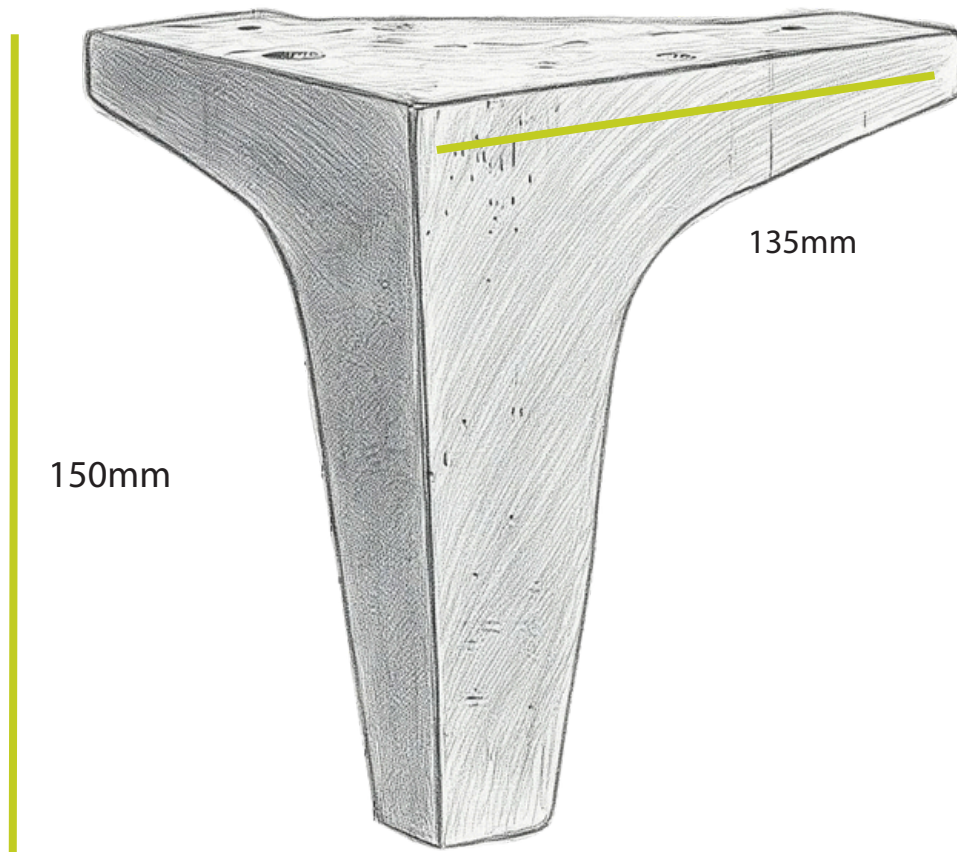

CLOCKWORK
COMPONENTS

FSC7819RW

Dimensions: 150mm x 135mm

Right Angled Wood Foot, available in:

Chestnut

FSC7819-RW-CH-01

Screw Holes

Wenge

FSC7819-RW-WE-05

Screw Holes

March 2026

CLOCKWORK
COMPONENTS

CLOCKWORK COMPONENTS LTD.
T : 01993 775 767 F : 01993 892 313 E: sales@clockworkcomponents.com
www.clockworkcomponents.com

All images, photos, text and designs are protected by copyright and may be subject to additional Design Right Protection