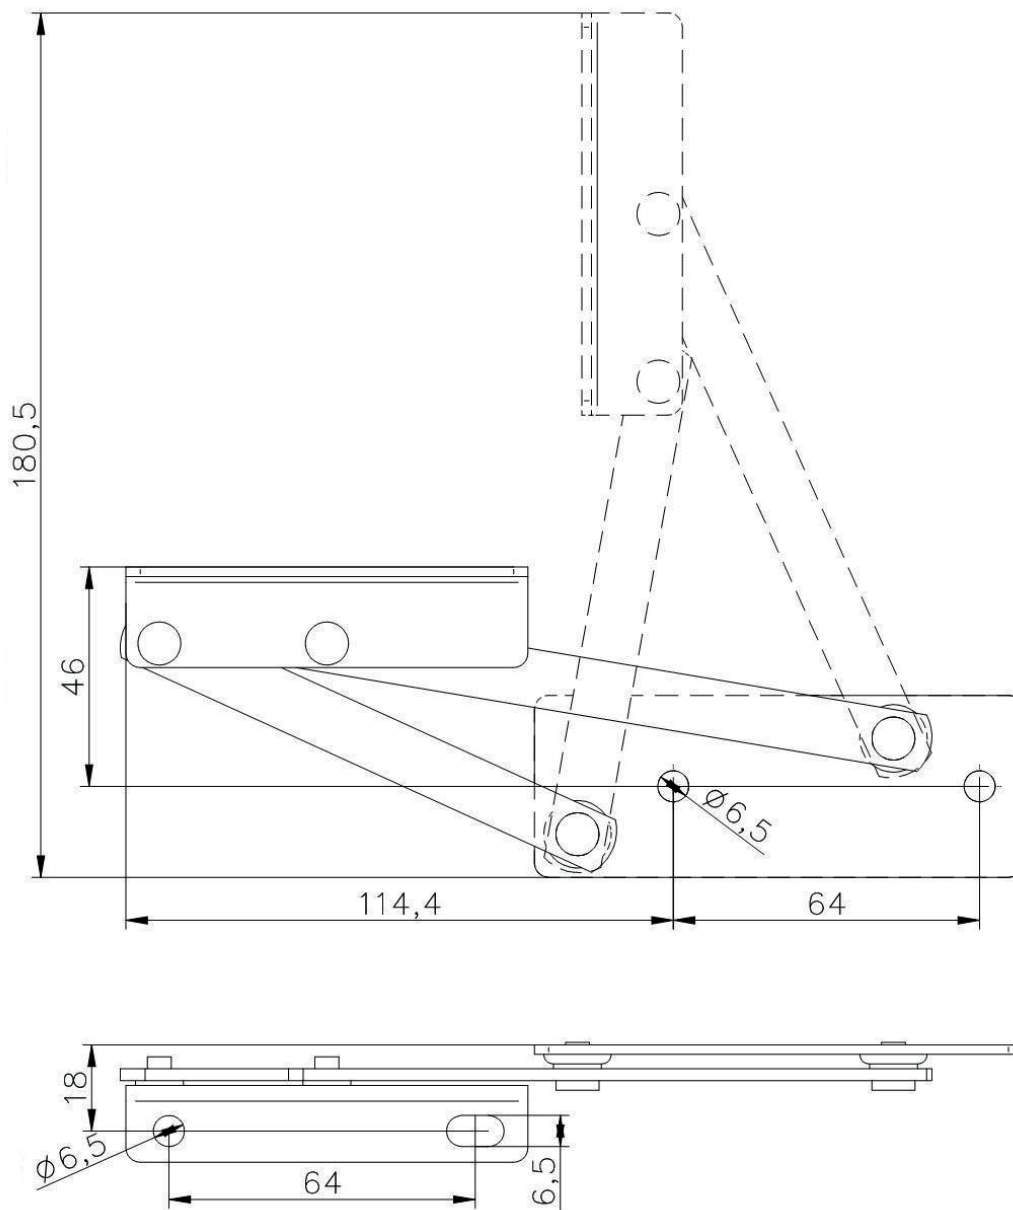

CLOCKWORK
COMPONENTS

HINGE007

Unsprung stool lid hinge, available in:

HINGE007

Packed in: Pairs - 50 pairs/box

Suitable use for smaller scale -
storage units, ottomans & footstool

Suitable for fitting to 16mm board