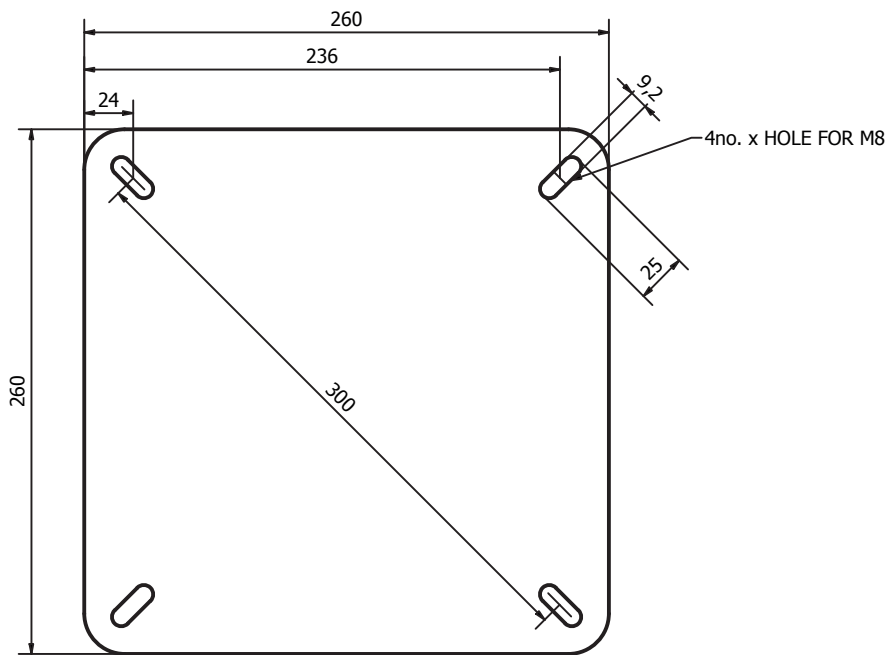

CLOCKWORK
COMPONENTS

RCM6600-M8

Swivel plate, available in:

Black

Dimensions: 260mm x 260mm

TOP PLATE

BOTTOM PLATE

July 2022