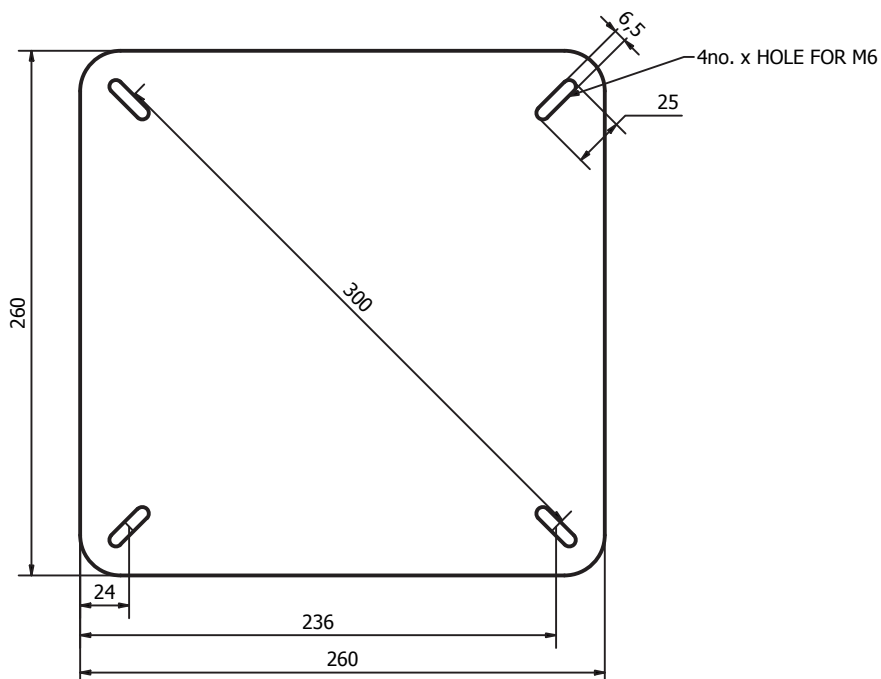

CLOCKWORK
COMPONENTS

RCM6600-M8

Swivel plate, available in:

Black

Dimensions: 260mm x 260mm

TOP PLATE

BOTTOM PLATE

July 2022