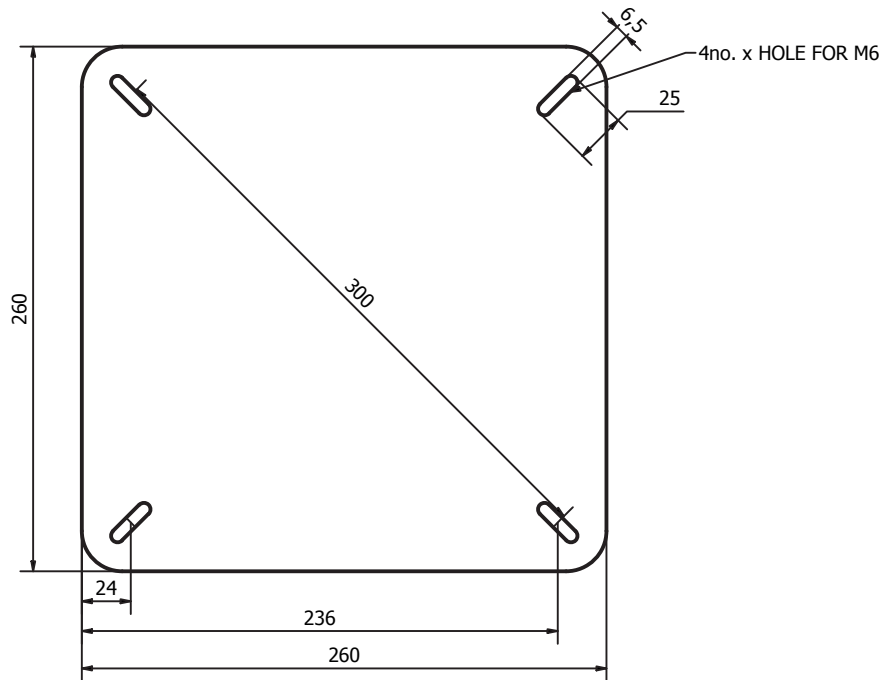

CLOCKWORK
COMPONENTS

RCM6600

Swivel plate, available in:

Black

Dimensions: 260mm x 260mm

TOP PLATE

BOTTOM PLATE

July 2022