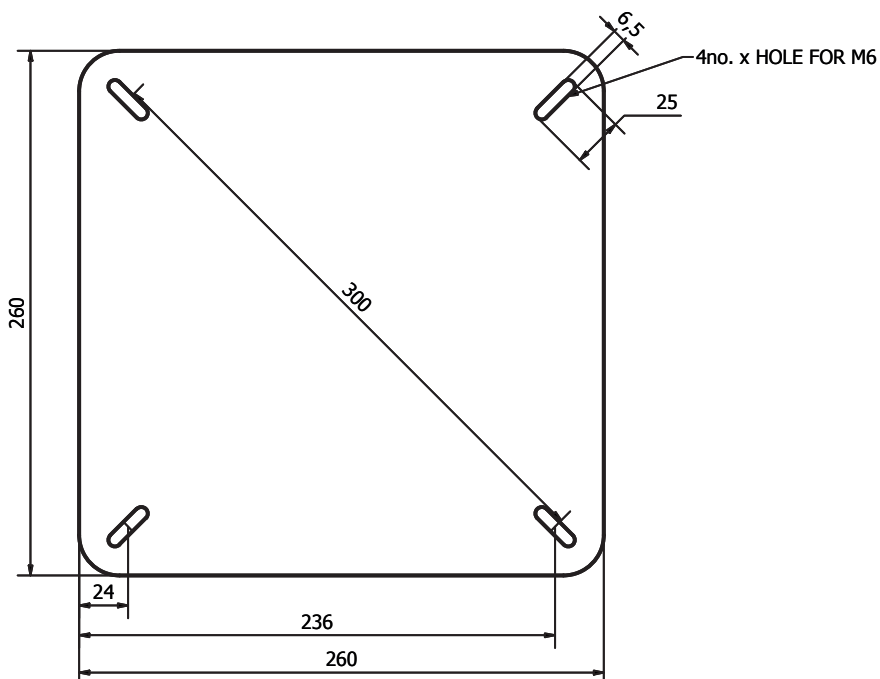

CLOCKWORK
COMPONENTS

RCM6600

Swivel plate, available in:

Black

Dimensions: 260mm x 260mm

TOP PLATE

BOTTOM PLATE

July 2022