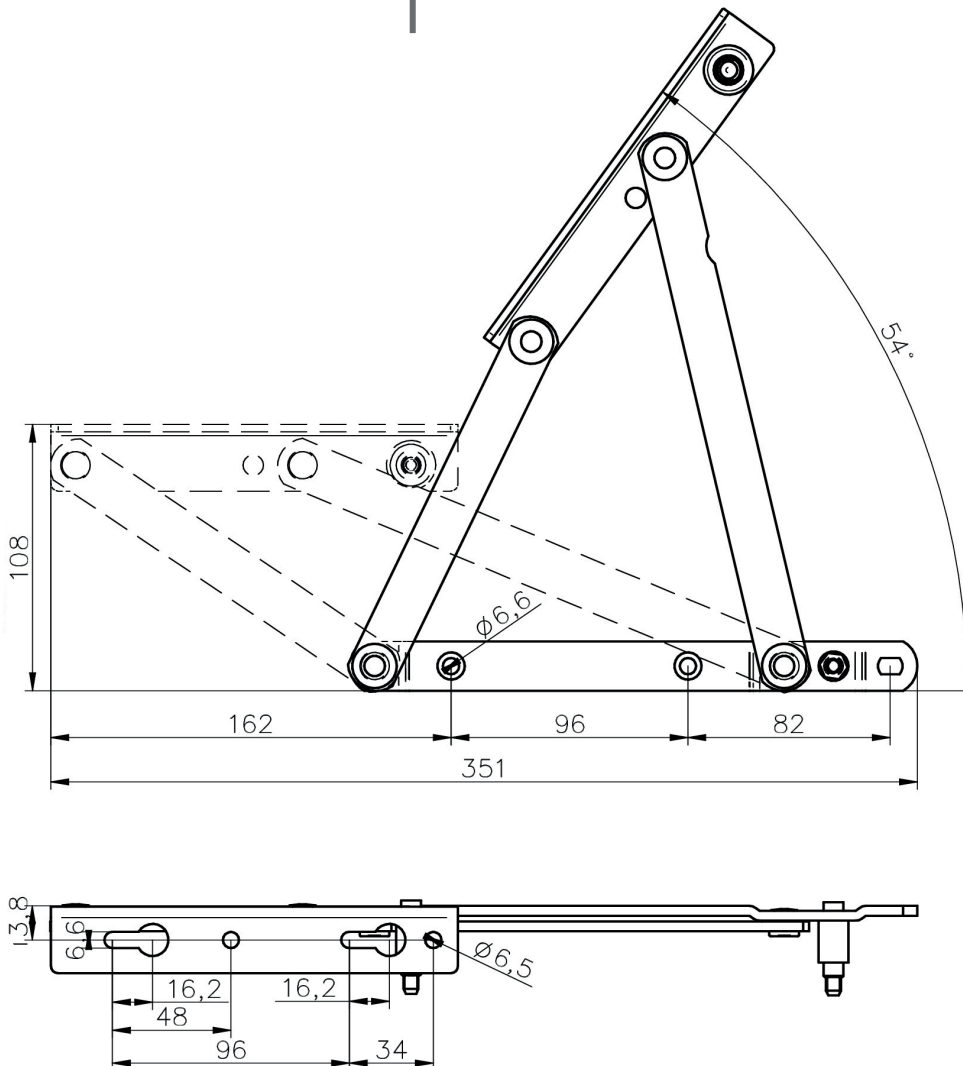

CLOCKWORK
COMPONENTS

ST-PL001-5-0160/0069

Ottoman hinge, available in:

ST-PL001-5-0160

Black

Strength: 500N

54 degree opening

Recommended load: 5-25kg

Packed in: Pairs 1 x L+R + 2 gas struts

Suitable use for -

Sofa storage unit, storage units, ottomans, footstools

ST-PL001-5-0069

Black

Strength: 800N

54 degree opening

Recommended load: 25-40kg

Packed in: Pairs 1 x L+R + 2 gas struts

Suitable use for -

Sofa storage unit, storage units, ottomans, footstools

CLOCKWORK
COMPONENTS

CLOCKWORK COMPONENTS LTD.

T : 01993 775 767 F : 01993 892 313 E: sales@clockworkcomponents.com
www.clockworkcomponents.com

July 2022

All images, photos, text and designs are protected by copyright and may be subject to additional Design Right Protection