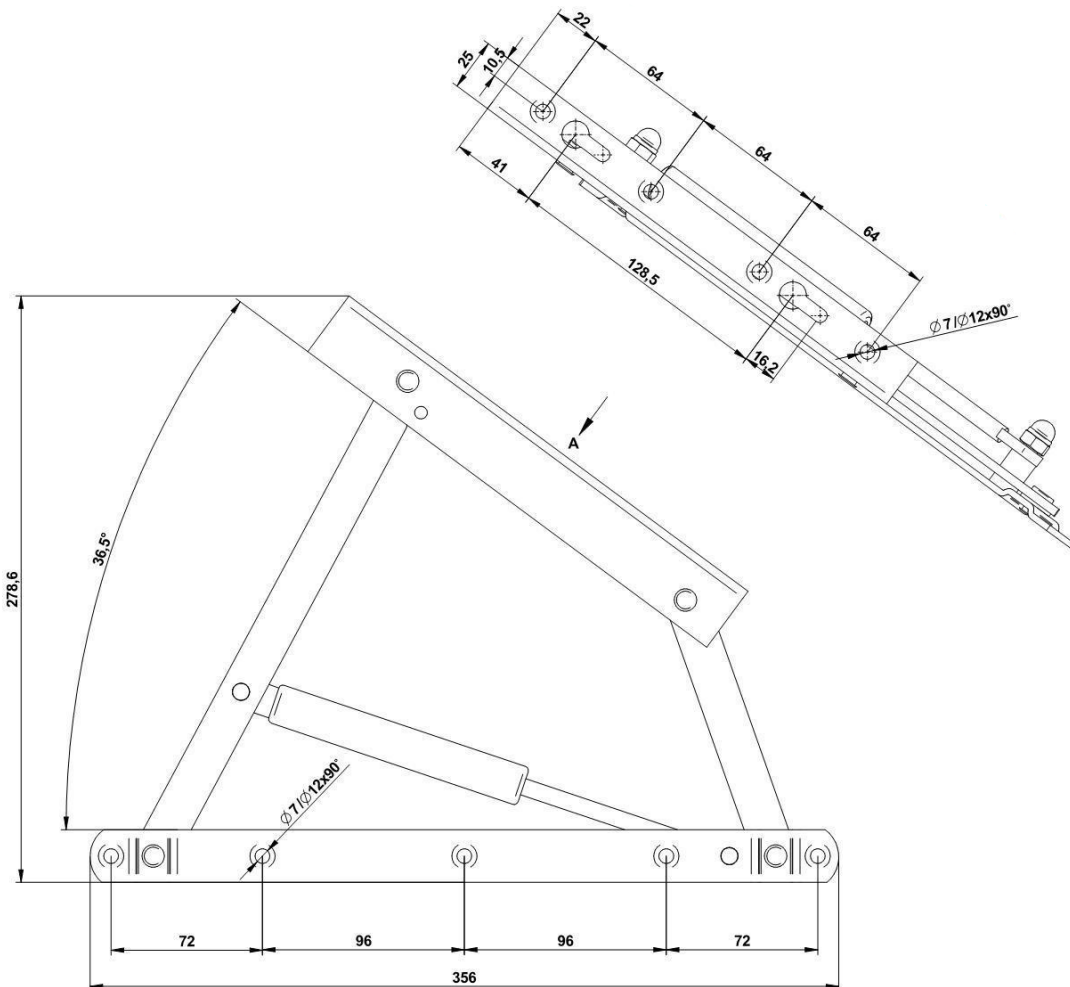

CLOCKWORK
COMPONENTS

ST-PM147-4-0160/0069

Ottoman hinge, available in:

ST-PM147-4-0160

White

Strength: 500N

36 degree opening

Recommended load: 5-15kg

Packed in: Pairs 1 x L+R + 2 gas struts

Suitable use for -

Sofa storage unit, storage units, ottomans, footstools

ST-PM147-4-0069

White

Strength: 800N

36 degree opening

Recommended load: 12-25kg

Packed in: Pairs 1 x L+R + 2 gas struts

Suitable use for -

Sofa storage unit, storage units, ottomans, footstools

CLOCKWORK COMPONENTS LTD.
T : 01993 775 767 F : 01993 892 313 E: sales@clockworkcomponents.com
www.clockworkcomponents.com