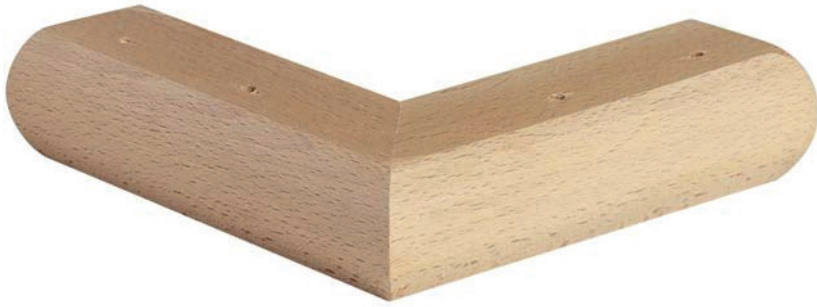

WF0051

Wooden foot

Corner wooden foot, available in:

Natural
WF0051N

Grey
WF0051GR-01

Screw Holes

Dimensions:

H38mm x W165mm

165mm

38mm