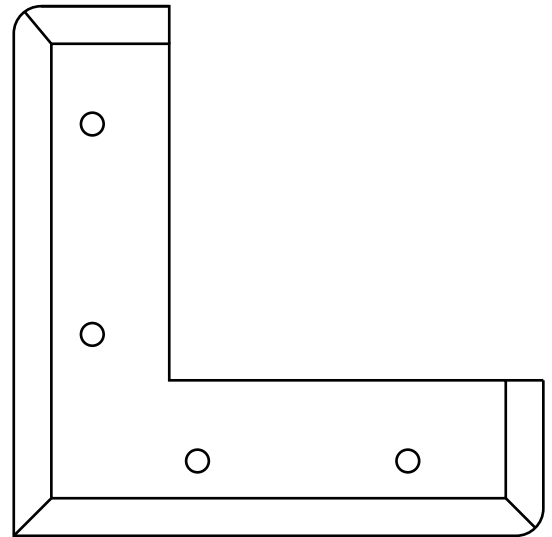

WF0051

Wooden foot

Corner wooden foot, available in:

Natural
WF0051N

Grey
WF0051GR-01

Screw Holes

Dimensions:

H38mm x W165mm

165mm

38mm