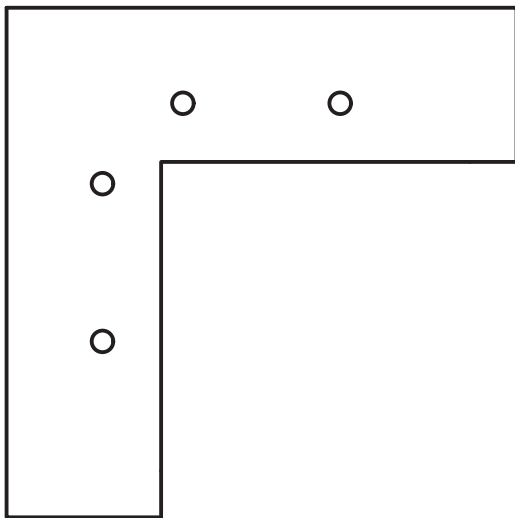

CLOCKWORK
COMPONENTS

WF0082

Dimensions: H51mm x W165mm

Corner foot, available in:

Natural
WF0082N
Screw holes

Mahogany
WF0082M
Screw holes

165mm

51mm