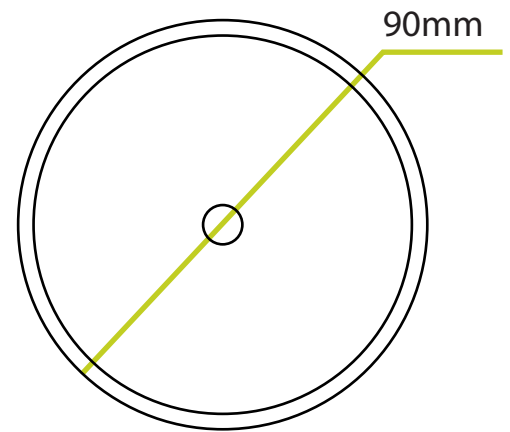

WF0125

Wooden foot

Round wooden foot, available in:

Natural
WF0125N

Mahogany
WF0125M

M8 Thread

Dimensions:

H125mm x W90mm

125mm