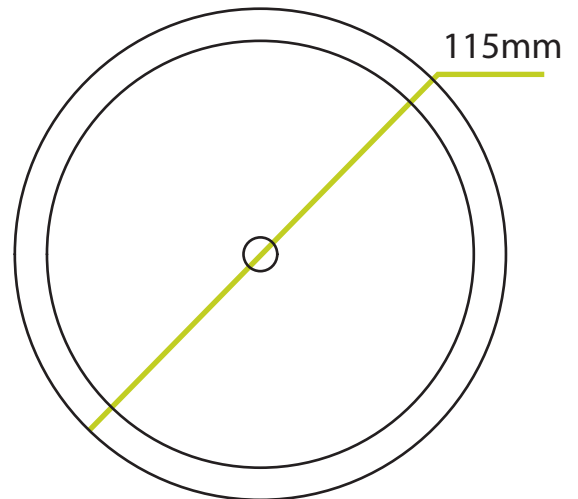

WF4257

Wooden foot

Round wooden foot, available in:

Antique Brown
WF4257ATQBR

M8 thread

Dimensions:

H100mm x W115mm

100mm