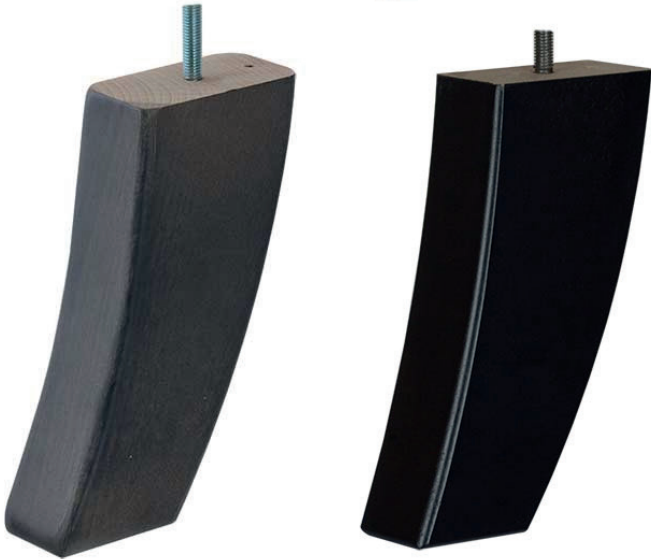

## Wooden foot

Rear wooden foot, available in:

Dark Brown  
WF5105DB-01

Wenge  
WF5105WE-GK

Grey  
WF5105GR-01

Mahogany  
WF5105M-01

Natural  
WF5105N

M8 thread

Dimensions:

H180mm x W125mm

125mm

180mm