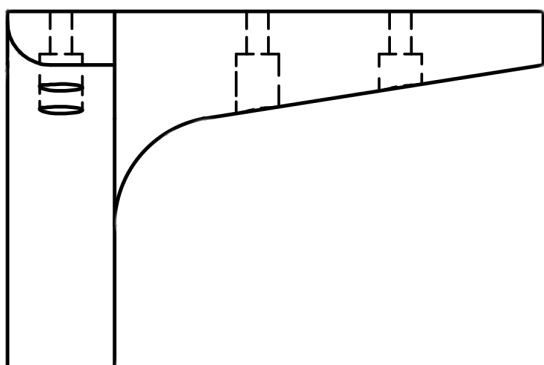

Modern corner foot, countersunk  
fixing holes.  
H100 x W150mm

Available in:

Dark Brown (Chestnut)  
WF5859DB

Natural  
WF5859N

150mm

100mm