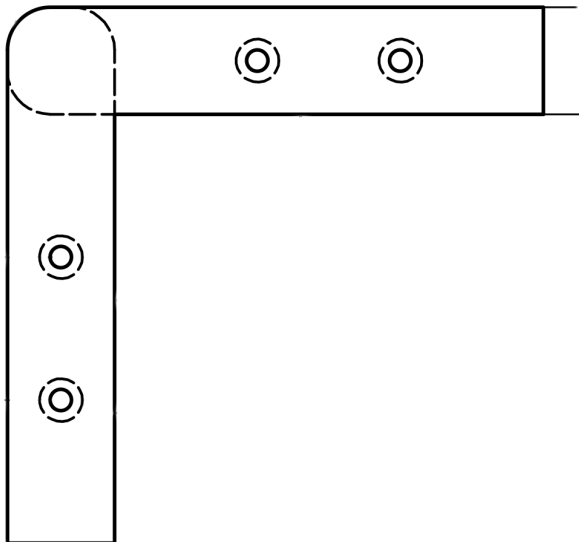

Modern corner foot, countersunk  
fixing holes.  
H100 x W150mm

Available in:

Dark Brown (Chestnut)  
WF5859DB

Natural  
WF5859N

150mm

100mm