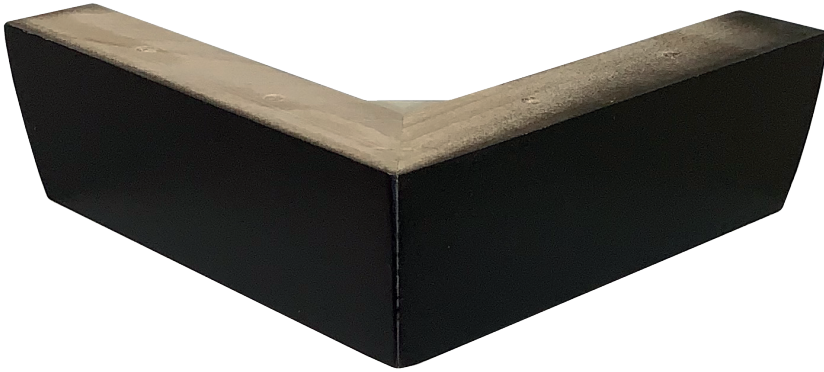

Square wooden foot, available in:

Wenge  
WF6475WE

Screw holes

Dimensions:

H60mm x W190mm

60mm

190mm