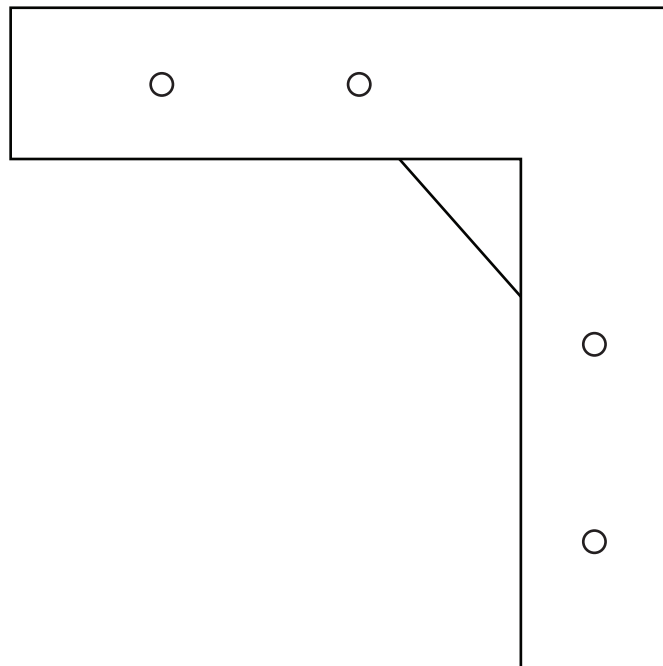

Square wooden foot, available in:

Wenge  
WF6475WE

Screw holes

Dimensions:

H60mm x W190mm

60mm

190mm