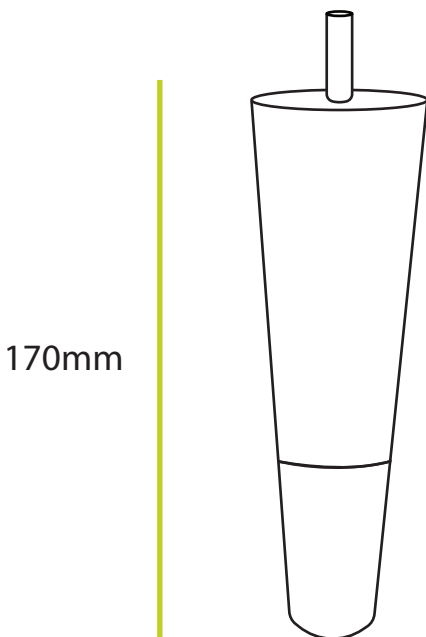

CLOCKWORK
COMPONENTS

WF6646

Dimensions: H170mm x W51mm

Wooden foot with slipper cup, available in:

Grey - Brushed Nickel Cup
WF6646GR01-C1173
M8 thread

Dark Brown - Brushed Brass Cup
WF6646DB-01-C1172
M8 thread

Natural - Brushed Nickel Cup
WF6646N-C1173
M8 thread

Ash - Black Cup
FSC6646ASH-C1177
M8 thread

Compatible with FIX125 to position leg at 12.5 degrees

May 2024

CLOCKWORK COMPONENTS LTD.
T : 01993 775 767 F : 01993 892 313 E: sales@clockworkcomponents.com
www.clockworkcomponents.com