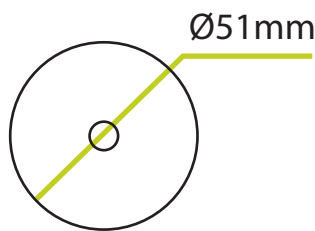

CLOCKWORK
COMPONENTS

WF6646

Dimensions: H170mm x W51mm

Wooden foot with slipper cup, available in:

Grey - Brushed Nickel Cup
WF6646GR01-C1173
M8 thread

Dark Brown - Brushed Brass Cup
WF6646DB-01-C1172
M8 thread

Natural - Brushed Nickel Cup
WF6646N-C1173
M8 thread

Ash - Black Cup
FSC6646ASH-C1177
M8 thread

Compatible with FIX125 to position leg at 12.5 degrees

May 2024

CLOCKWORK COMPONENTS LTD.
T : 01993 775 767 F : 01993 892 313 E: sales@clockworkcomponents.com
www.clockworkcomponents.com