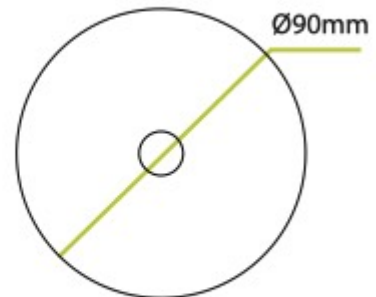

## WF6667

Wooden foot

Dimensions: H130mm x W90mm

Wooden foot with M8 thread.

Available in:

Natural  
WF6667N

Driftwood  
WF6667DW-01

Wenge  
WF6667WE-01

130mm