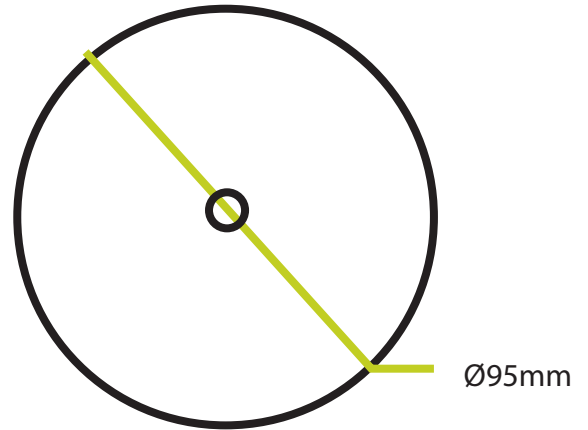

Round wooden foot, available in:

Dark Brown – Brass cup

WF7058DB01-C1260

Natural - Brushed Nickel cup

WF7058N-C1263

M8 Thread

Dimensions:

H125mm x W95mm

125mm