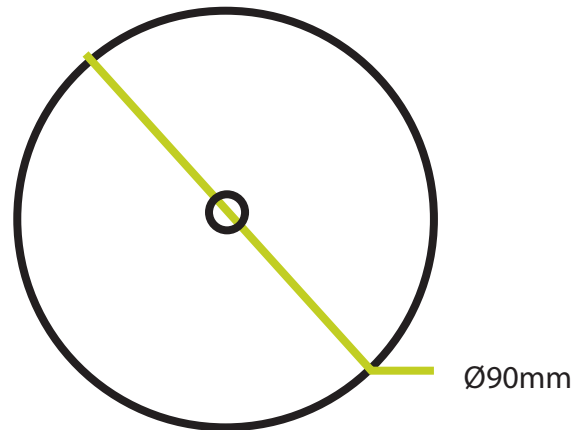

Round wooden foot, available in:

Driftwood – Brushed Nickel cup

WF7061DW01-C1263

Dark Brown - Brass cup

WF7061DB01-C1260

M8 Thread

Dimensions:

H140mm x W90mm

140mm