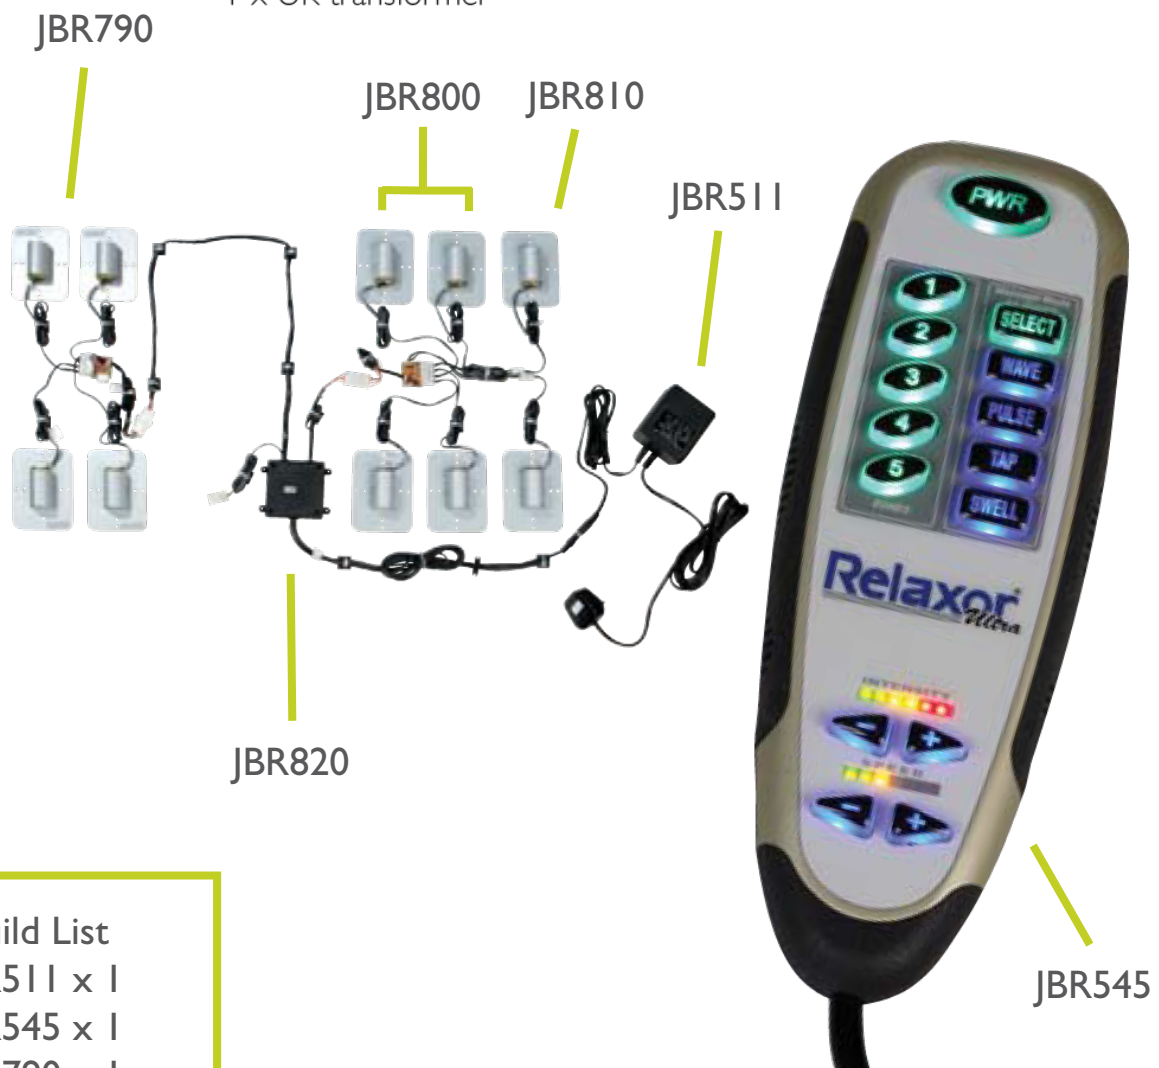

## 10 Motor ULTRA Massage System

Code: **JBR041**

Consisting Of: 1 x RU85 handset  
10 x massage motors  
1 x UK transformer

### Build List

JBR511 x 1  
JBR545 x 1  
JBR790 x 1  
JBR800 x 1  
JBR810 x 1  
JBR820 x 1