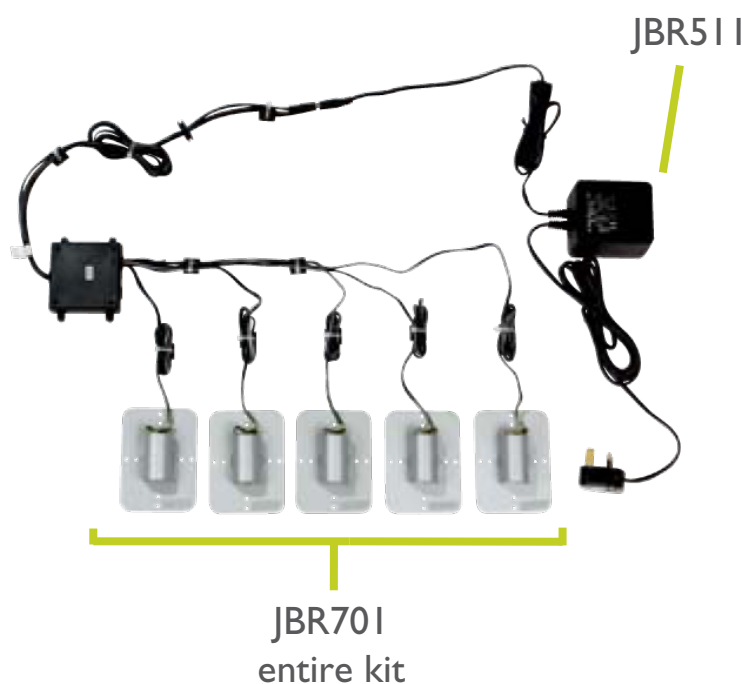

### Wand Hook

Can be fitted to any ULTRA series handset  
Code: **JBR880**

# JBR182

5 motor ULTRA massage system for mattress

### Alternatives:

- JBR182: consists of JBR545 handset
- JBR180: consists of JBR540 handset
- JBR182 - HK: same build plus 1 x JBR880

## 5 Motor ULTRA Massage System for Mattresses

Code: **JBR182**

Consisting Of: 1 x RU85 handset  
5 x massage motors with heavy duty set length wiring  
1 x UK transformer

Build List  
JBR511 x 1  
JBR545 x 1  
JBR701 x 1